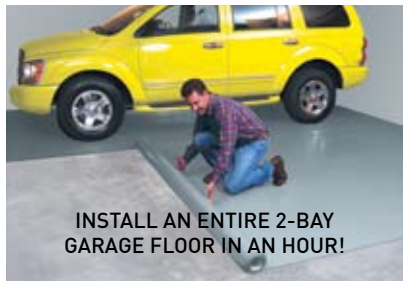

INSTALL AN ENTIRE 2-BAY GARAGE FLOOR IN AN HOUR!

COIN PATTERN Roll Sizes: 7.5'x17'x.075", 8'x22'x.075", 10'x24'x.075", 9'x60'x.085" Colors: Slate Grey, Midnight Black, Racing Blue, Forest Green, Brick Red, Sandstone. (Note: All colors not available in all sizes.) COIN	DIAMOND PATTERN Roll Sizes: 7.5'x17'x.075", 10'x24'x.075", 9'x20'x.075", 9'x60'x.085" Colors: Slate Grey, Midnight Black, Metallic Silver. (Note: All colors not available in all sizes.) DIAMOND	RIB PATTERN Roll Sizes: 7.5' x 17' x .075", 8' x 22' x .075", 10' x 24' x .075", 9' x 60' x .085" Colors: Slate Grey, Midnight Black, Racing Blue, Forest Green, Brick Red, Sandstone. (Note: All colors not available in all sizes.) RIB

Toll-Free: 800-862-6602 Direct: 212-953-1116 Fax: 212-953-1117
www.instantgaragefloors.com email: sales@instantgaragefloors.com
Signature Flooring Systems • 50 E. 42nd Street • Suite 501 • New York, NY 10017